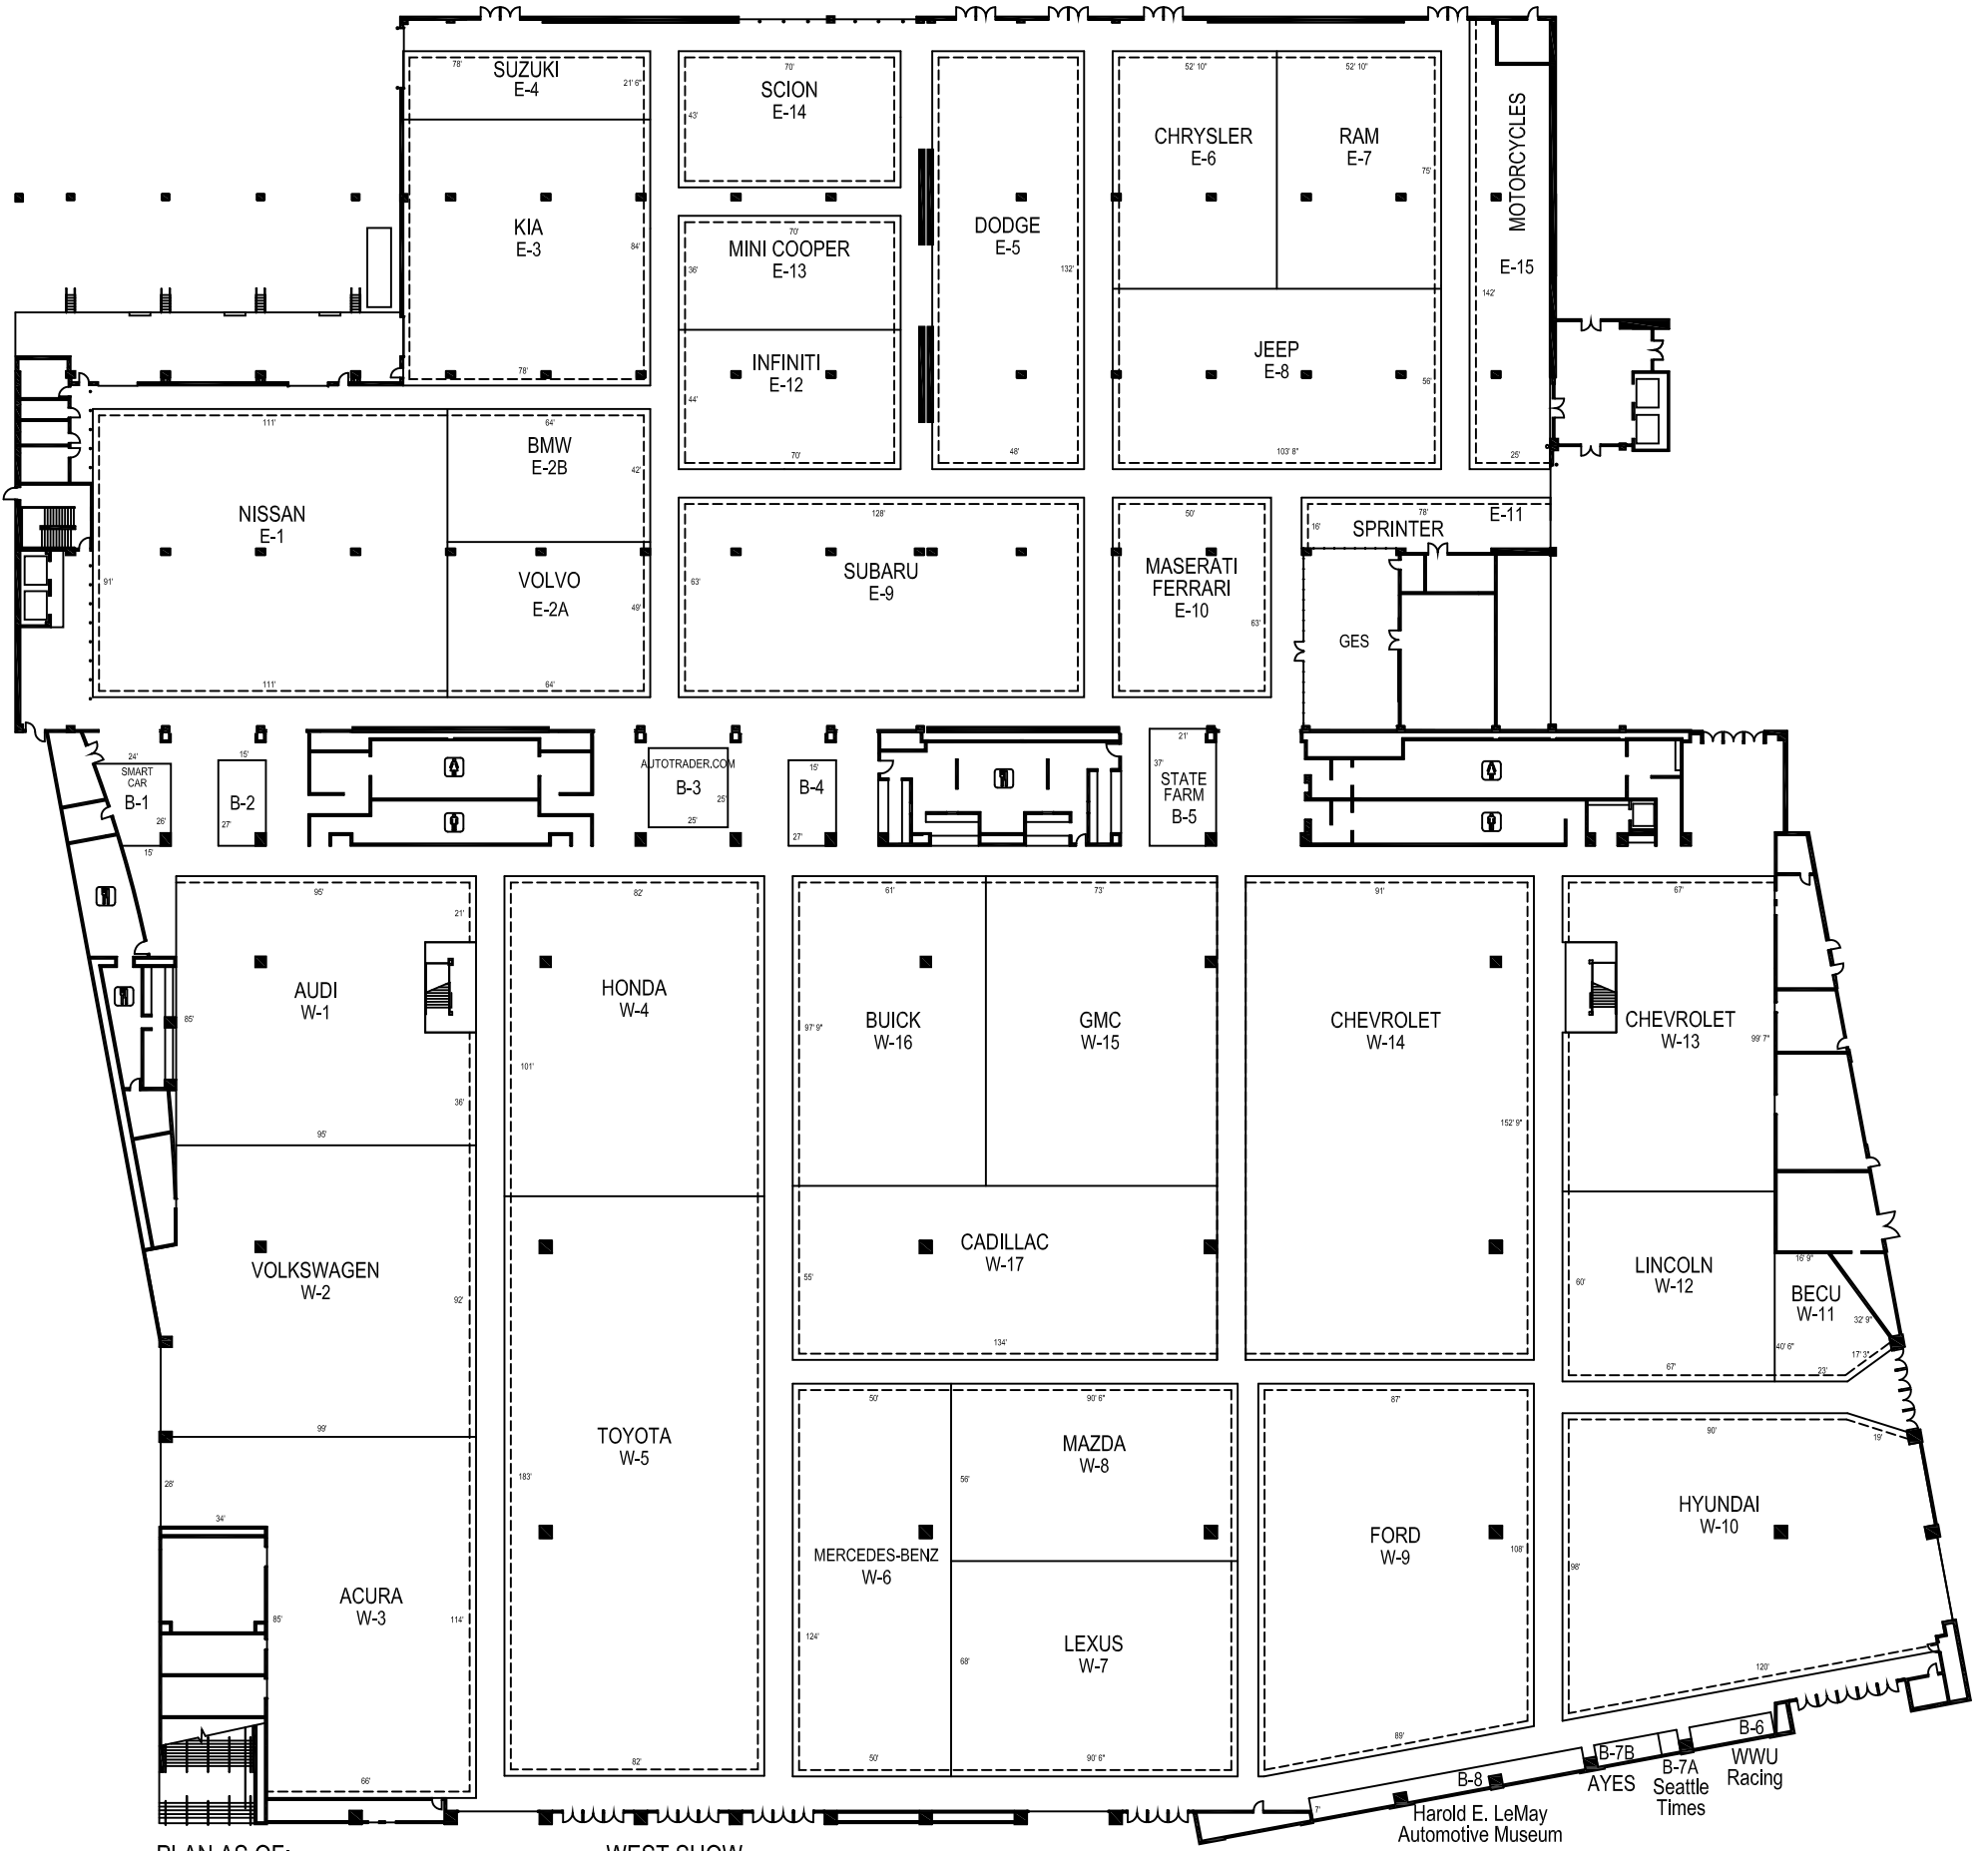

MAIN
SHOW ENTRANCE

EAST HALL EXHIBITS

PLAN AS OF:
October 21, 2010

WEST SHOW
ENTRANCE

WEST HALL EXHIBITS

SEATTLE INTERNATIONAL AUTO SHOW 2011
November 10-14, 2010