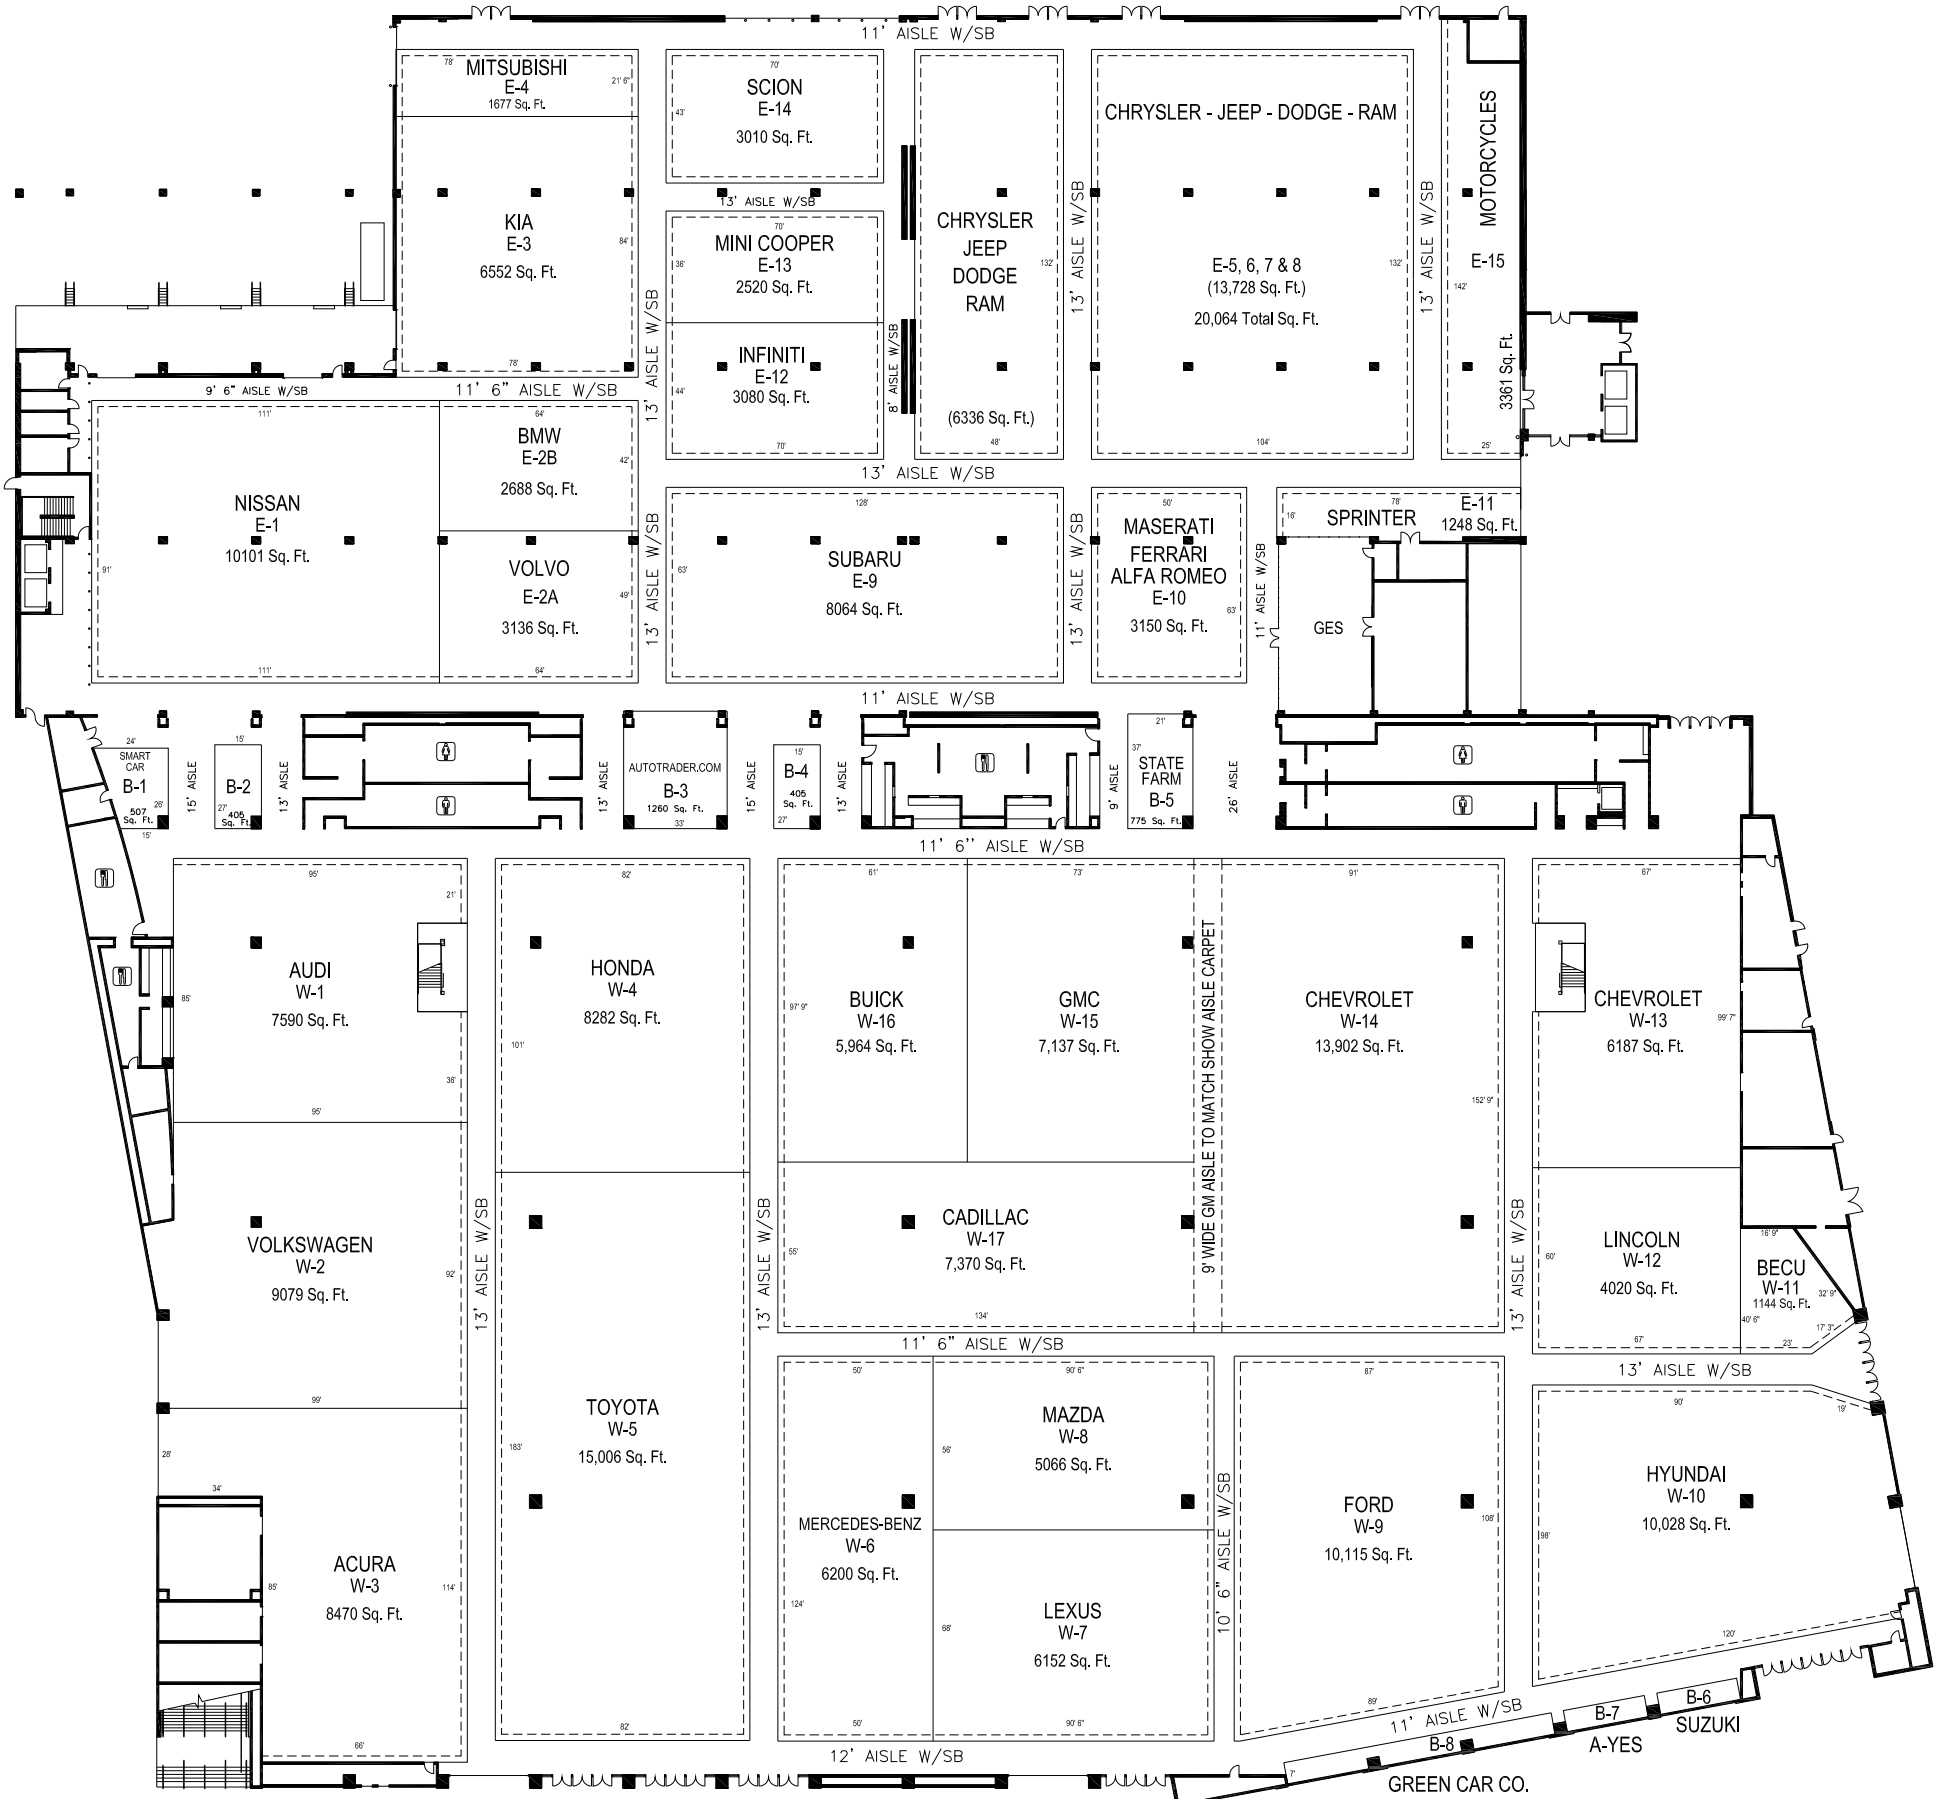

MAIN
SHOW ENTRANCE

EAST HALL EXHIBITS

PLAN AS OF:
August 2, 2010

WEST SHOW
ENTRANCE

WEST HALL EXHIBITS

SEATTLE INTERNATIONAL AUTO SHOW 2011
November 10-14, 2010