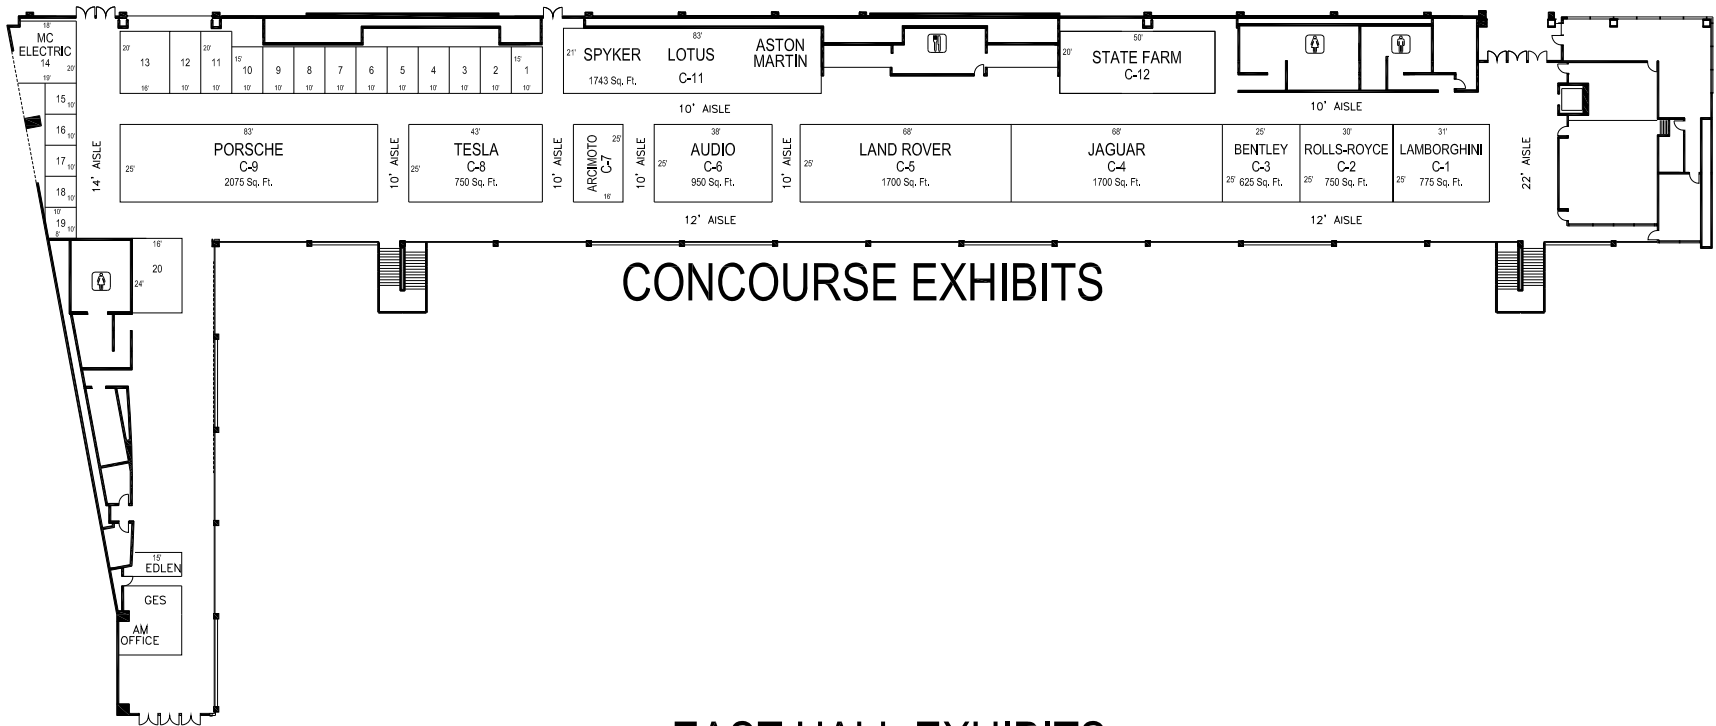

MAIN
SHOW ENTRANCE

EAST HALL EXHIBITS

PLAN AS OF:
August 2, 2010

WEST SHOW
ENTRANCE

WEST HALL EXHIBITS

SEATTLE INTERNATIONAL AUTO SHOW 2011
November 10-14, 2010