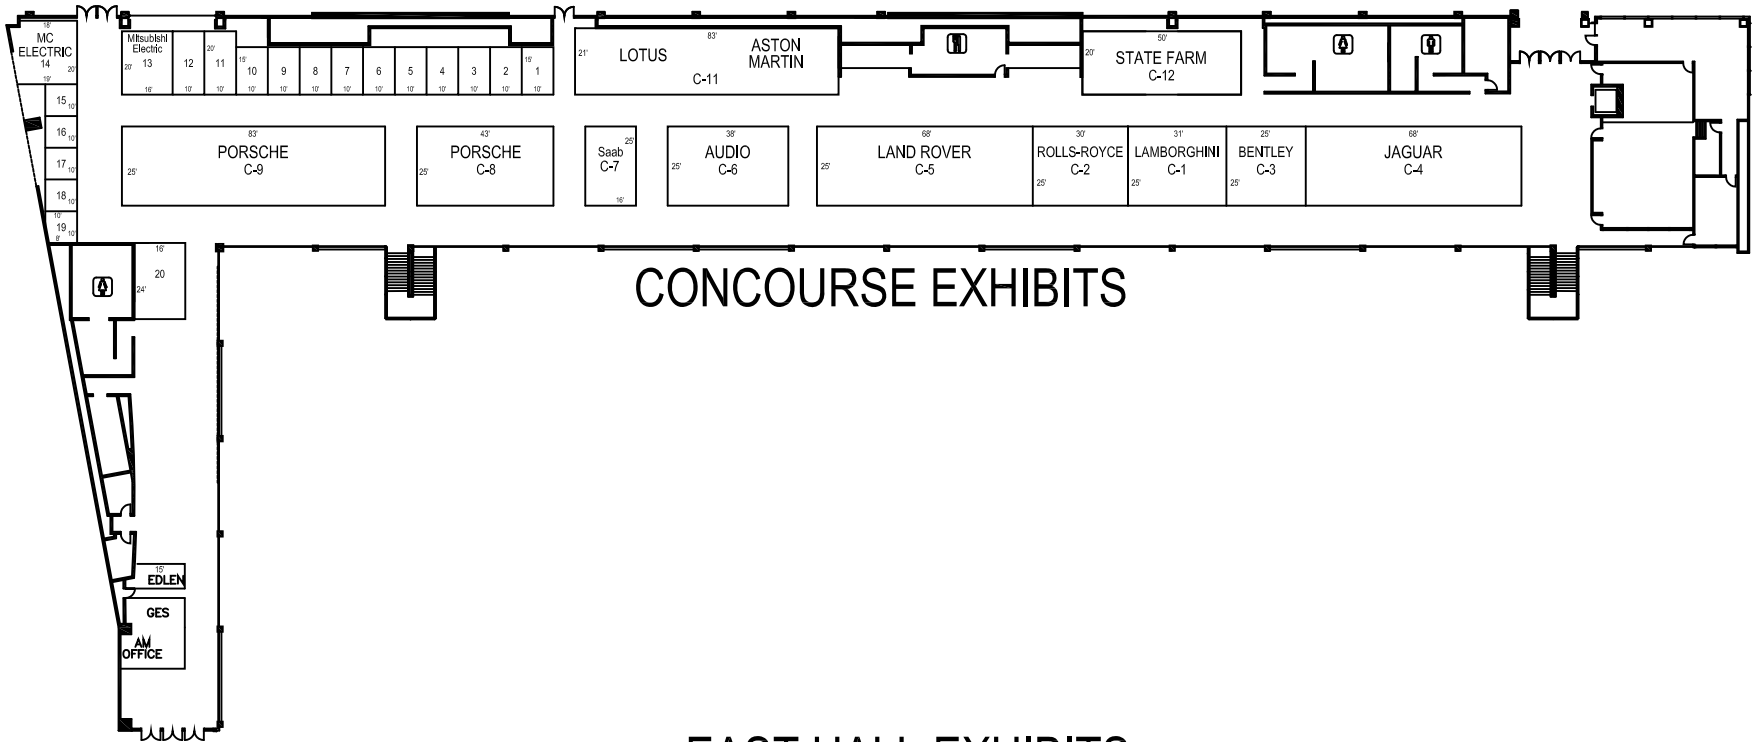

MAIN
SHOW ENTRANCE

EAST HALL EXHIBITS

PLAN AS OF:
October 21, 2010

WEST SHOW
ENTRANCE

WEST HALL EXHIBITS

SEATTLE INTERNATIONAL AUTO SHOW 2011
November 10-14, 2010