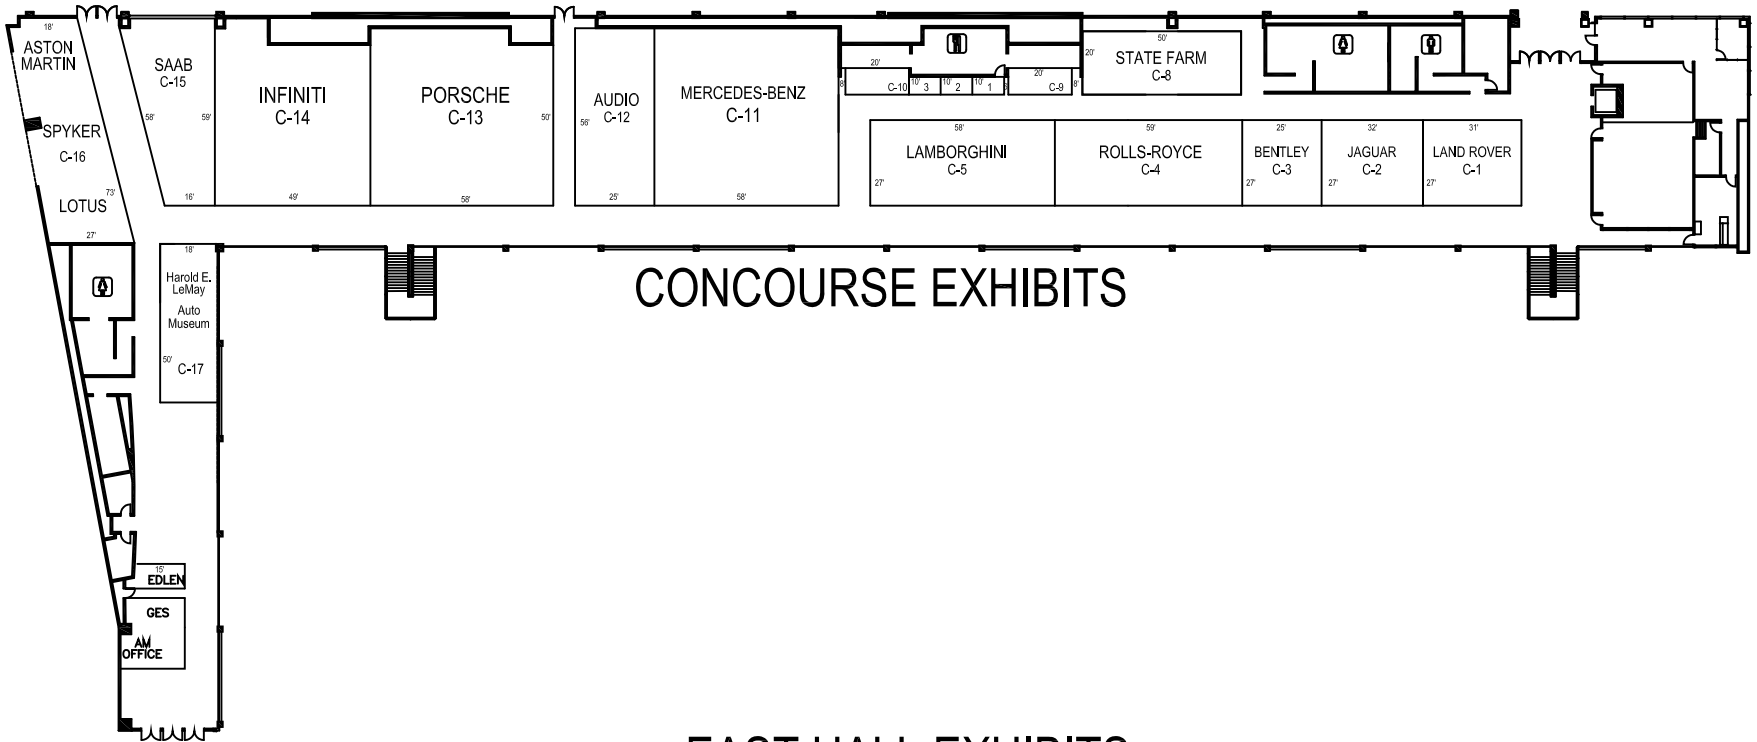

MAIN
SHOW ENTRANCE

EAST HALL EXHIBITS

PLAN AS OF:
September 29, 2011

WEST SHOW
ENTRANCE

WEST HALL EXHIBITS

SEATTLE INTERNATIONAL AUTO SHOW 2012
November 2-6, 2011