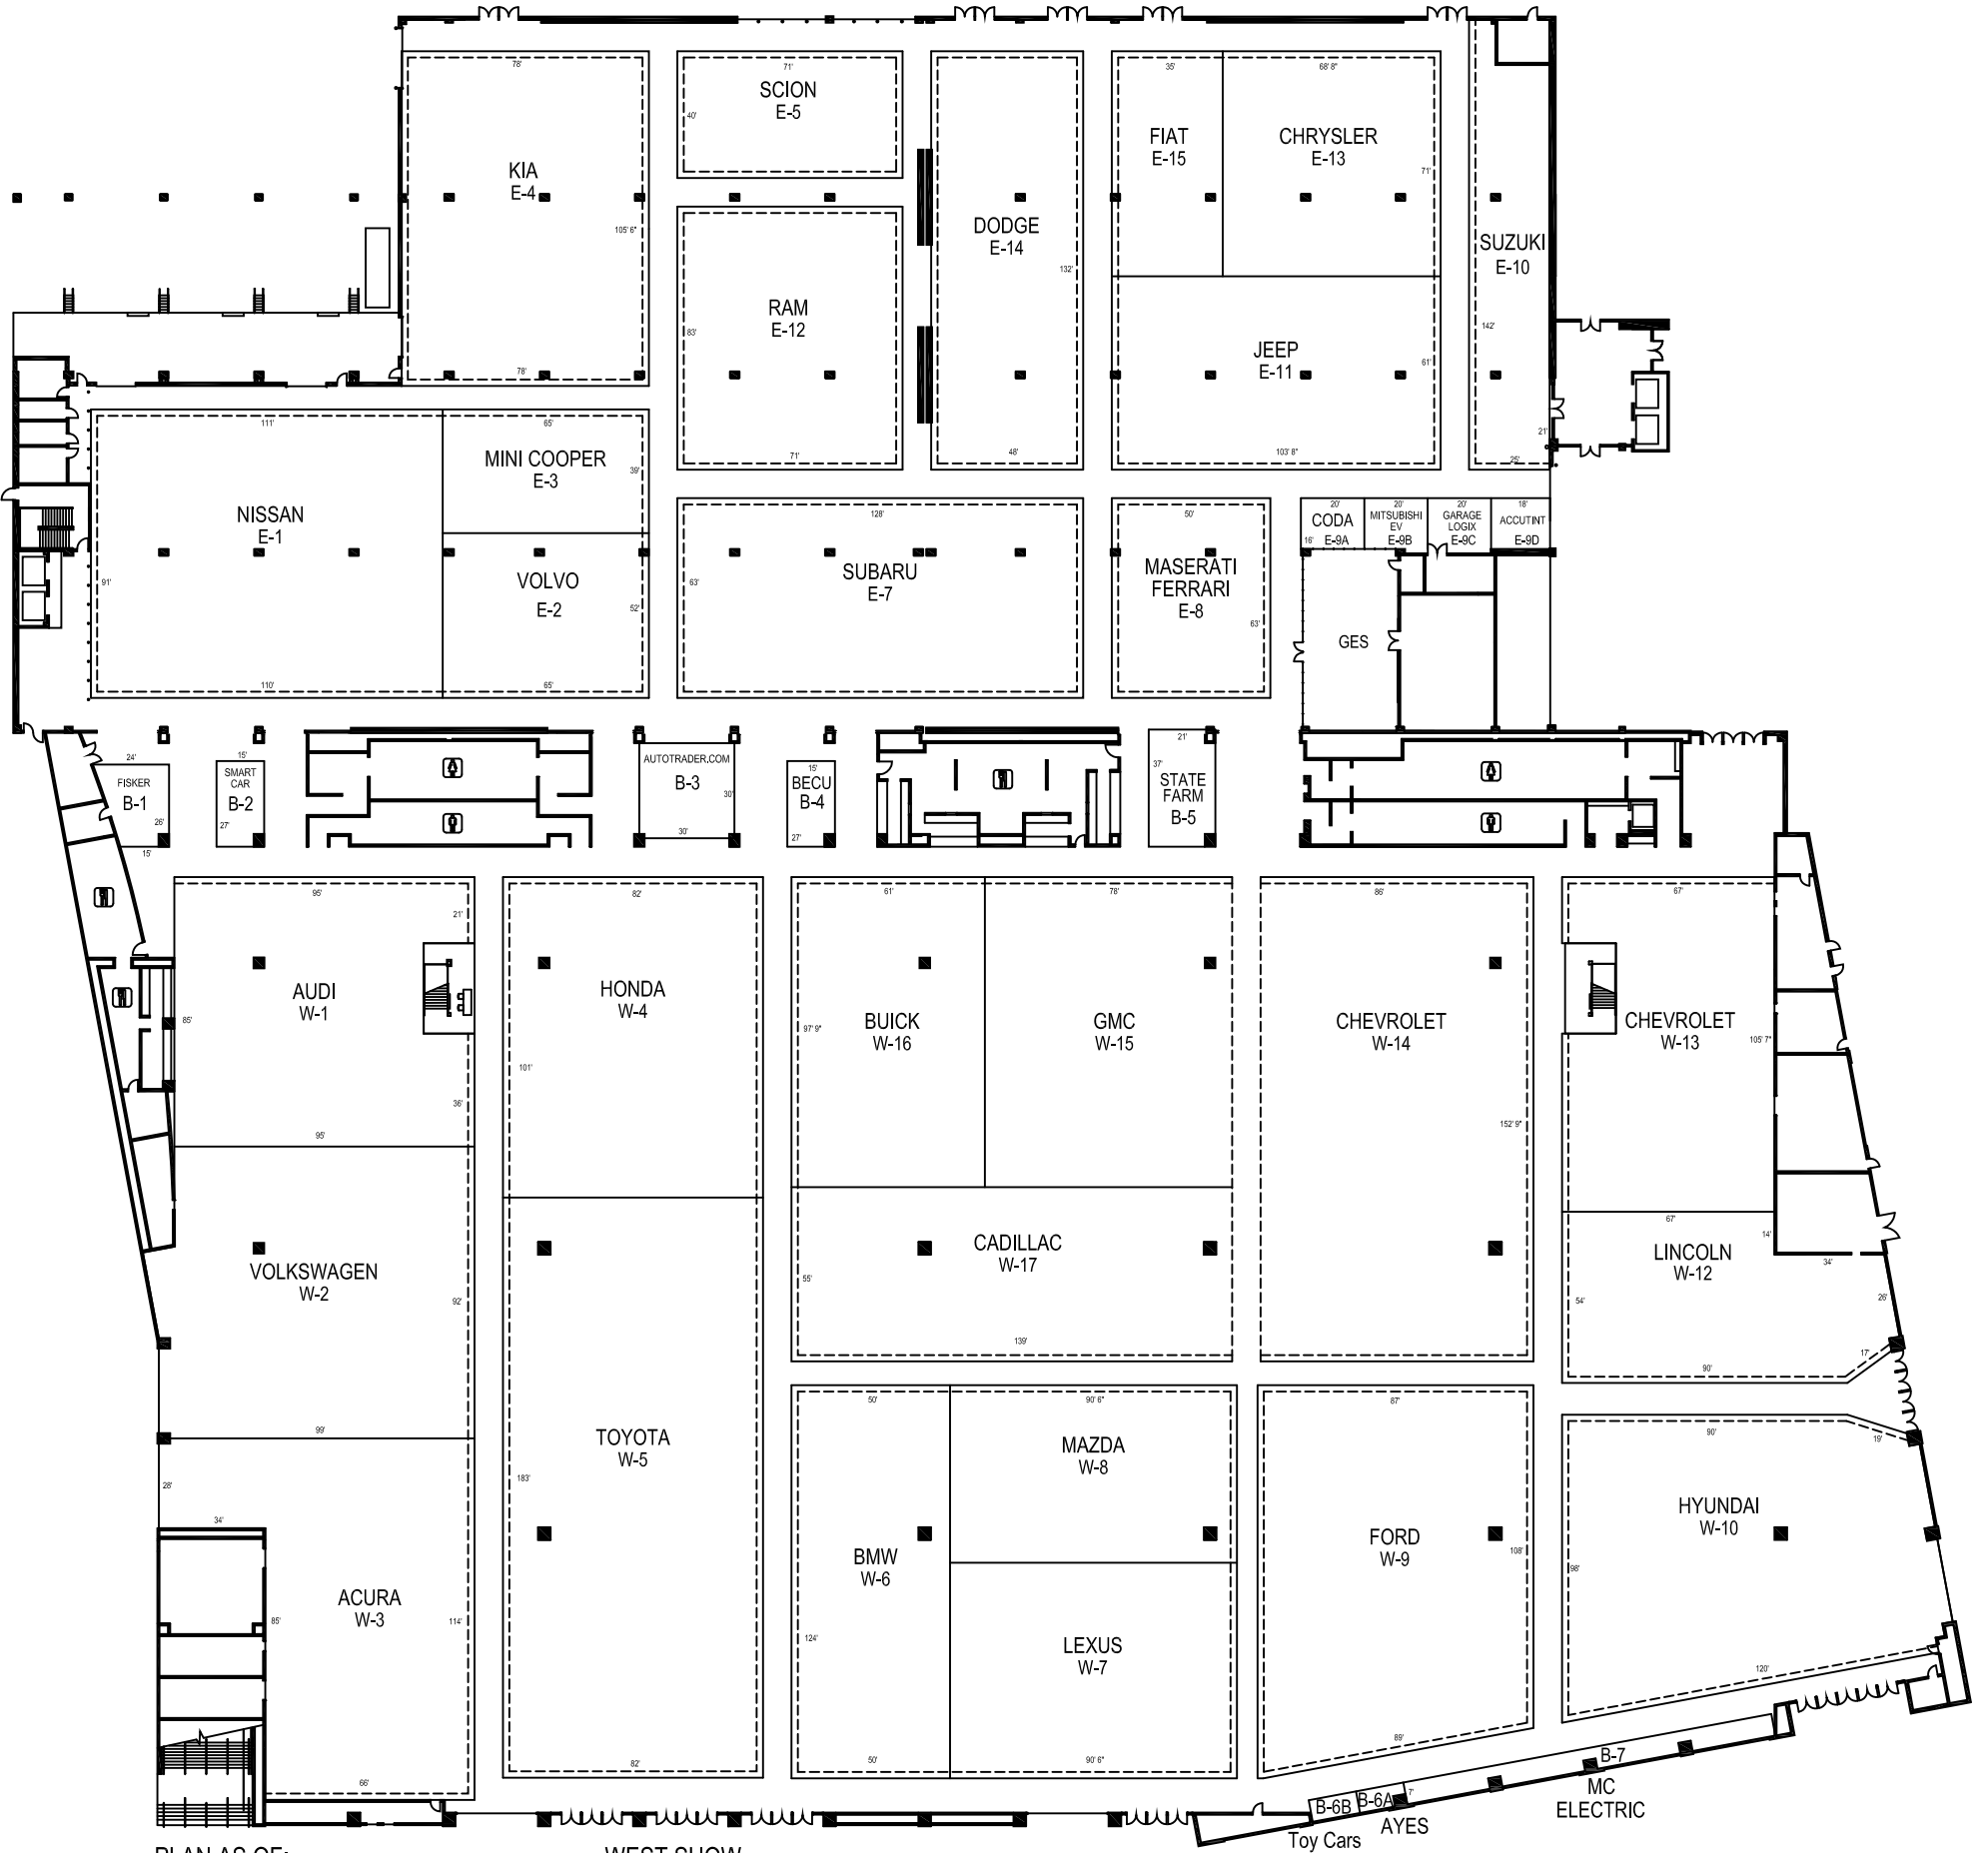

MAIN
SHOW ENTRANCE

EAST HALL EXHIBITS

PLAN AS OF:
September 29, 2011

WEST SHOW
ENTRANCE

WEST HALL EXHIBITS

SEATTLE INTERNATIONAL AUTO SHOW 2012
November 2-6, 2011