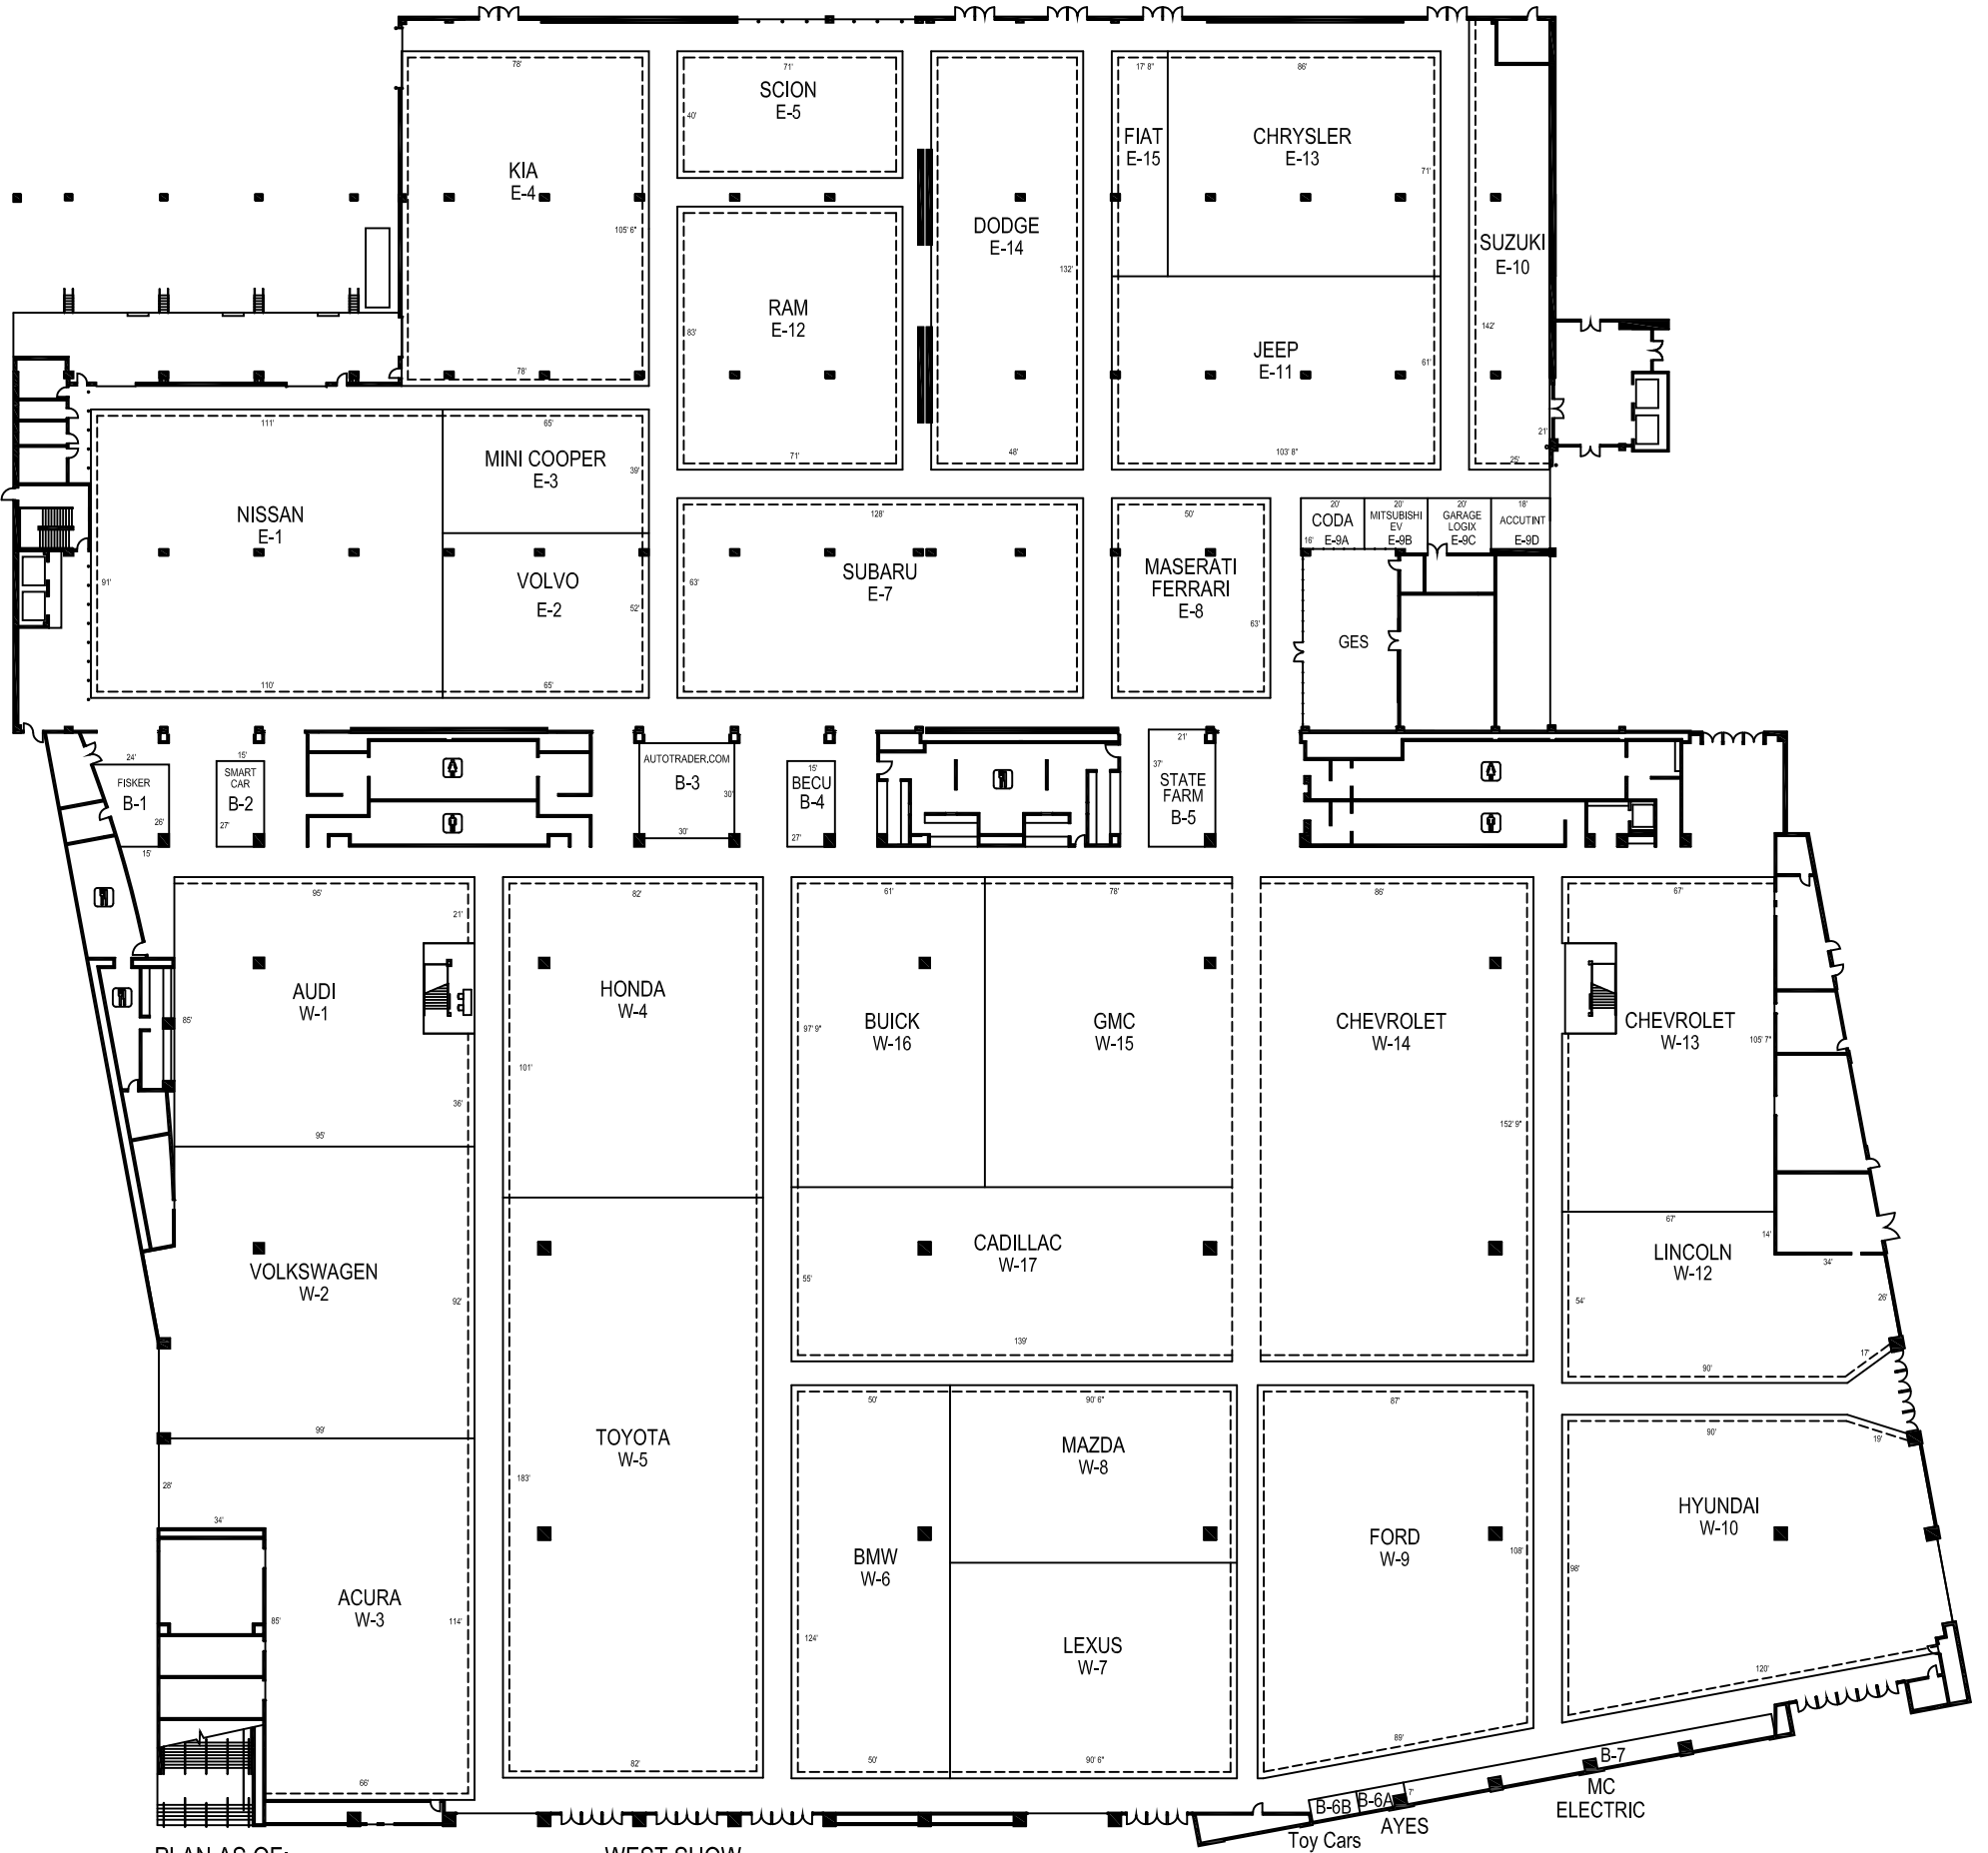

MAIN
SHOW ENTRANCE

EAST HALL EXHIBITS

PLAN AS OF:
September 28, 2011

WEST SHOW
ENTRANCE

WEST HALL EXHIBITS

SEATTLE INTERNATIONAL AUTO SHOW 2012
November 2-6, 2011