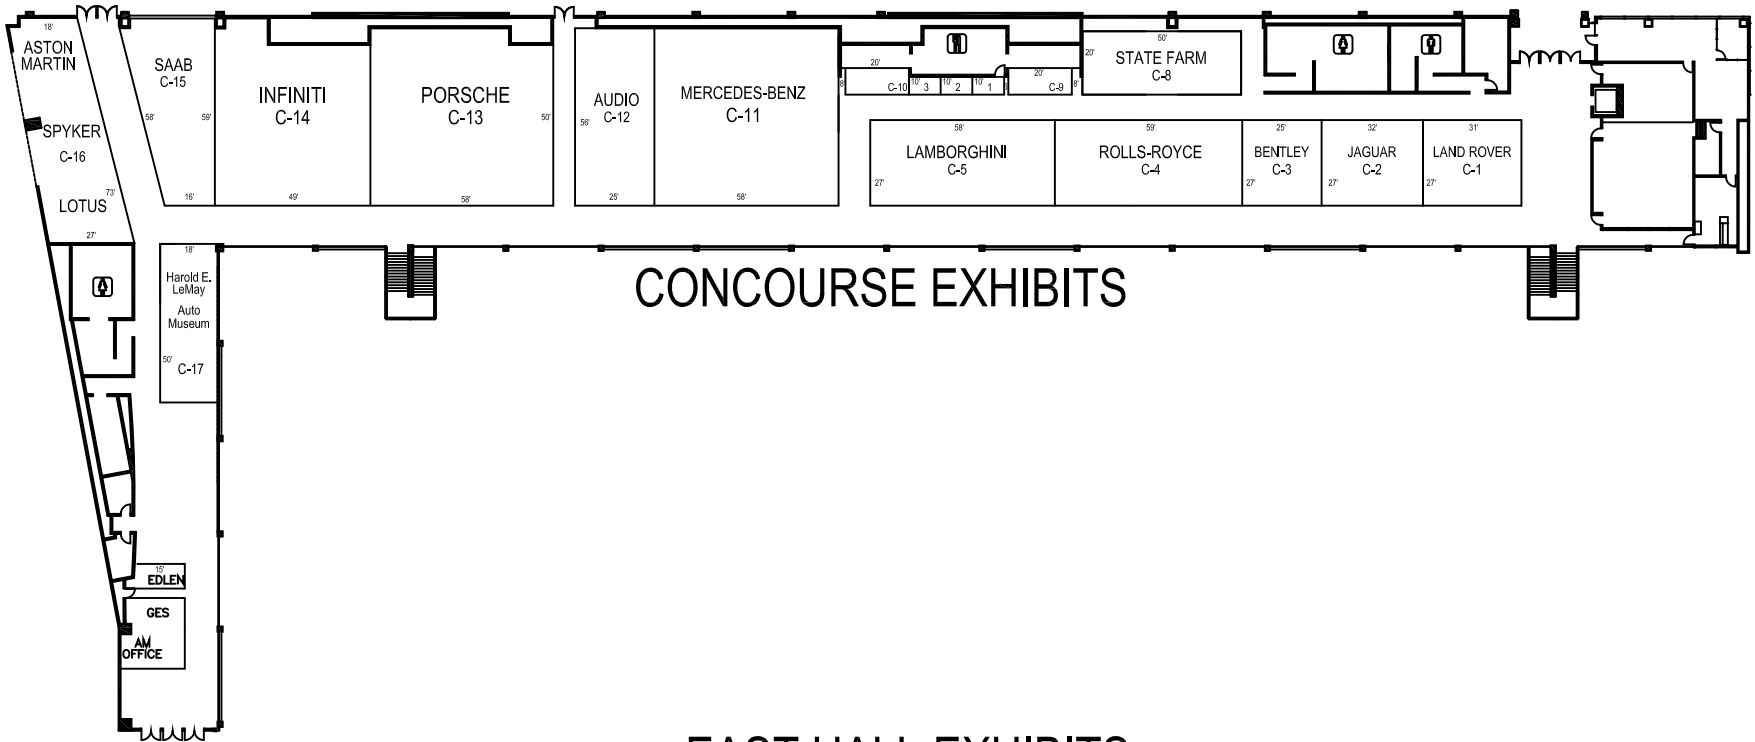

MAIN
SHOW ENTRANCE

EAST HALL EXHIBITS

PLAN AS OF:
September 28, 2011

WEST SHOW
ENTRANCE

WEST HALL EXHIBITS

SEATTLE INTERNATIONAL AUTO SHOW 2012
November 2-6, 2011