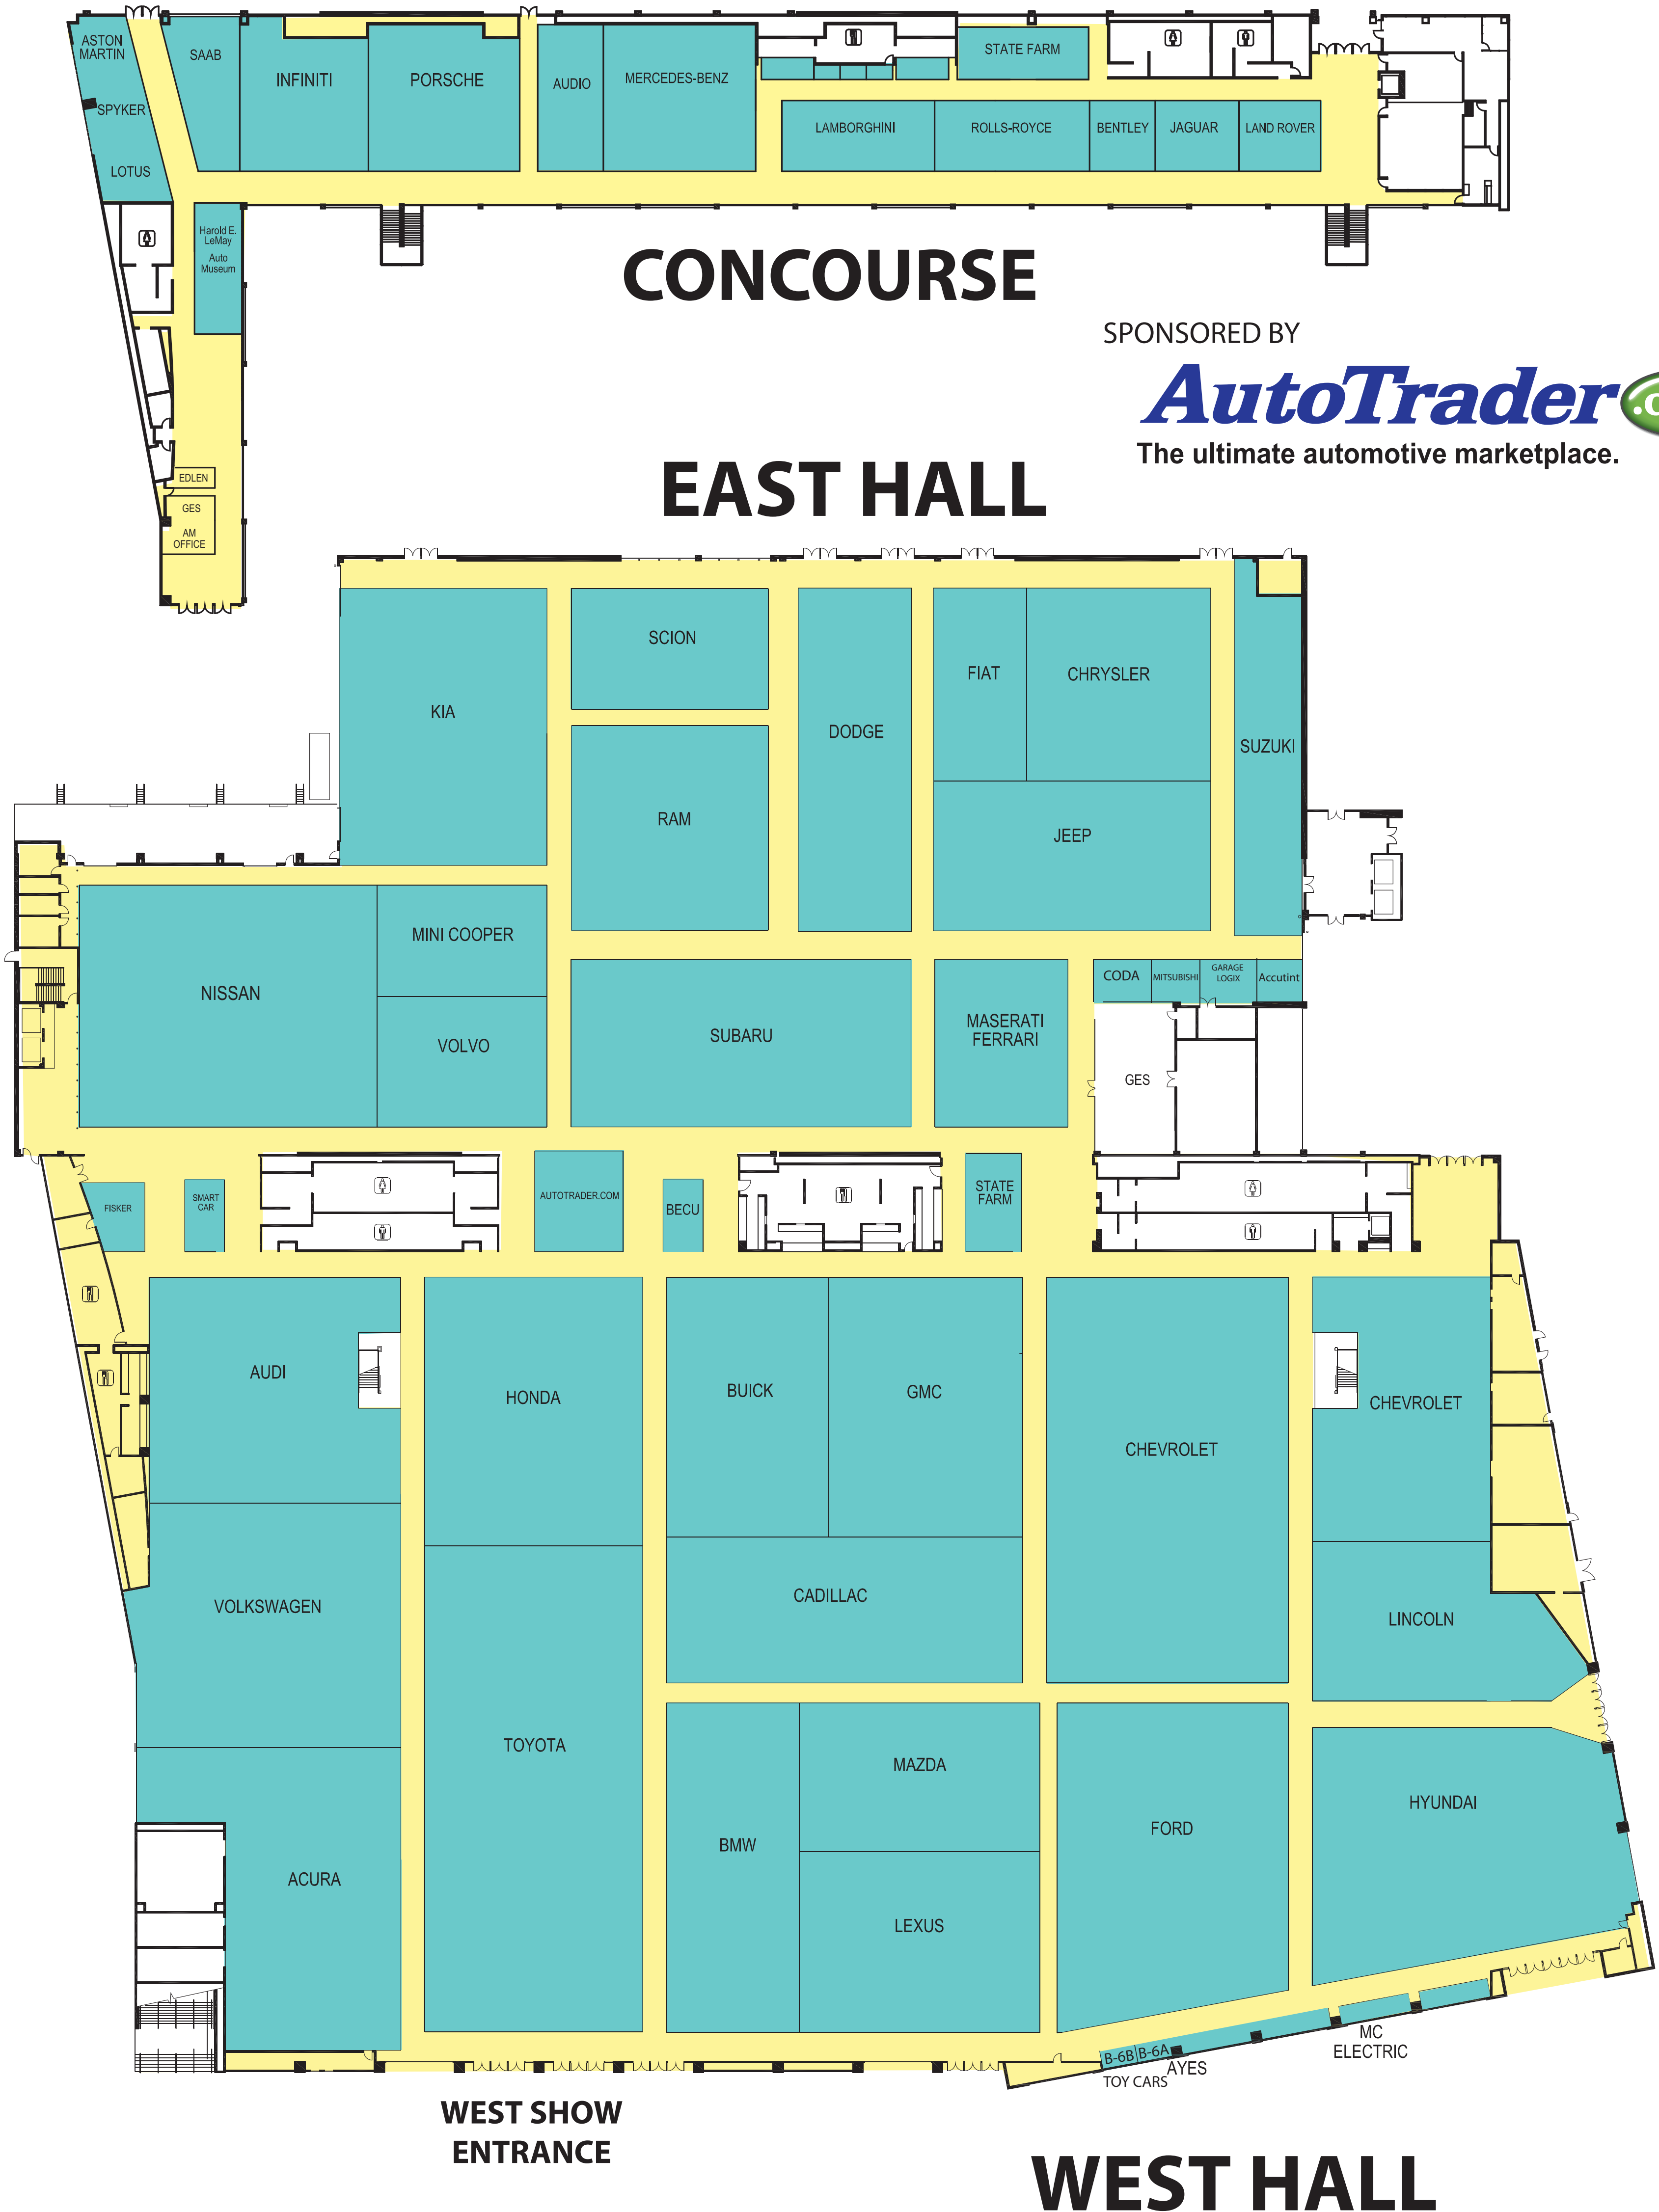

SEATTLE AUTO SHOW

PARKING GARAGE
SHOW ENTRANCE

CONCOURSE

SPONSORED BY

AutoTrader.com

The ultimate automotive marketplace.

EAST HALL

WEST SHOW
ENTRANCE